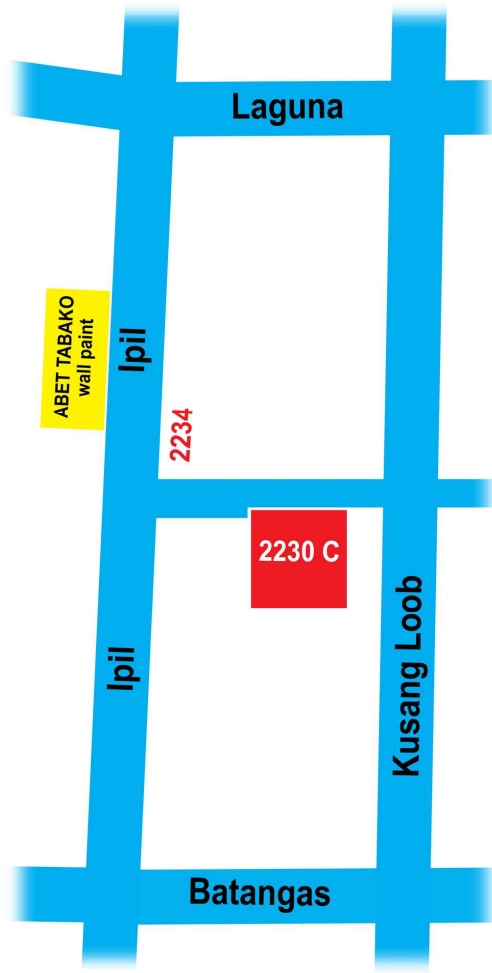

Location Map

Address:

2230 C, Ipil St., Sta Cruz, Manila

Contact Numbers:

02-708-8810; 0928-444-4420

Contact Person:

MAYER

Office Hours: **Monday – Saturday**

9am – 5pm

- Print and bring this MAP as your guide. We cannot commit to answer questions about how to reach our office. We can only assist you if you are already along Ipil St.
- **PARKING:** Park your cars along Ipil St. only